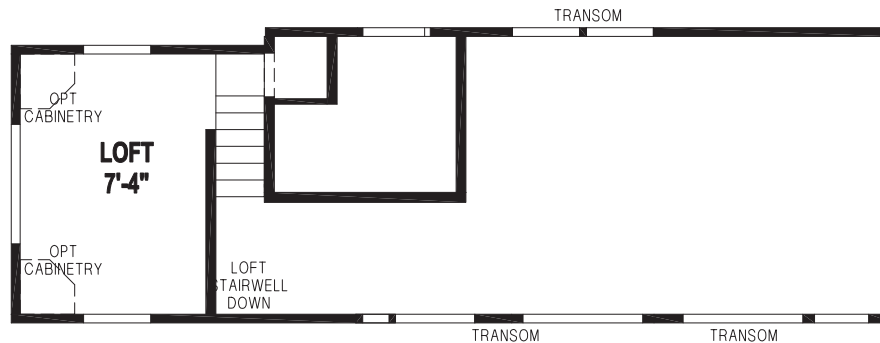

Deer Park

Shore Park Series

Park Model
1 Bedroom, 1 Bath, Loft
Approx. 399 Sq. Ft.

Last Updated: 10-18-17

Factory Expo Home Centers
 77 Horseshoe Road
 Leola, PA 17540

I authorize Factory Expo to build my house, per this plan.