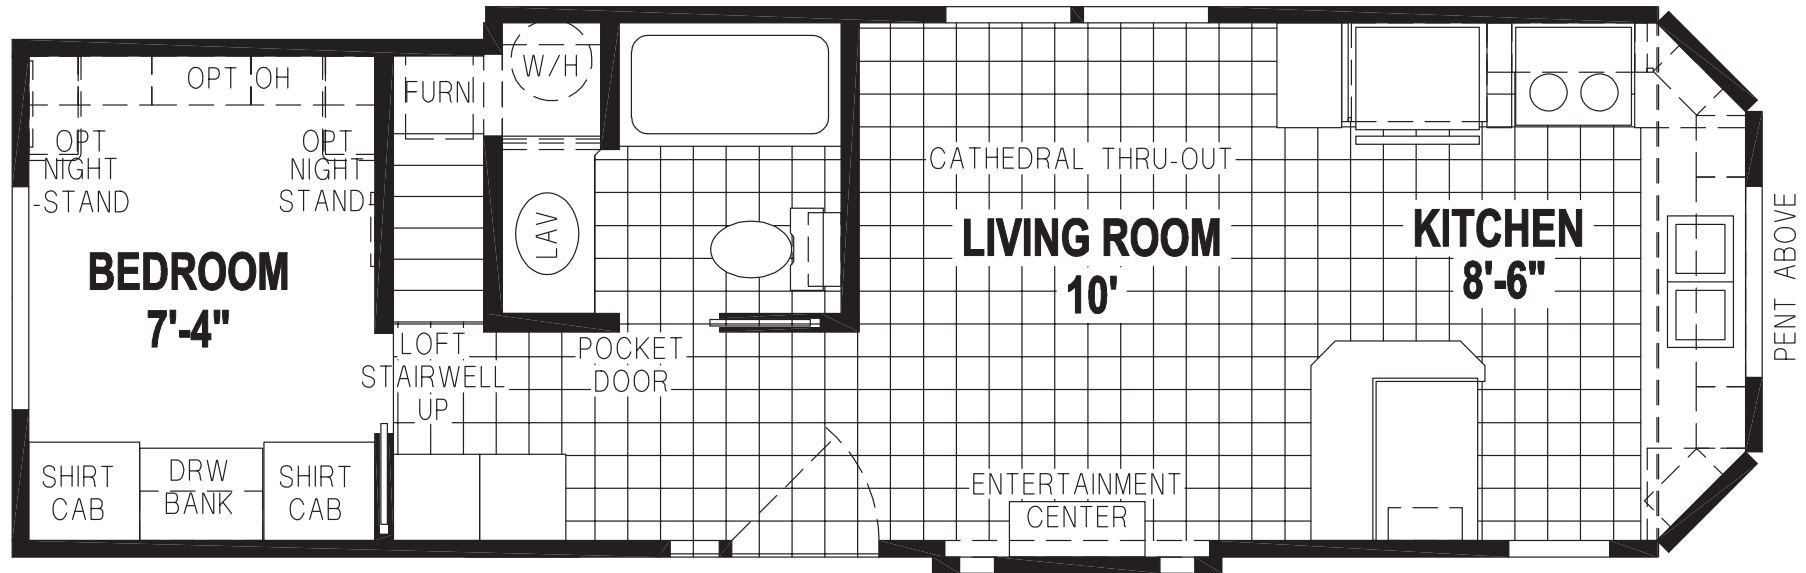

Deer Park

Shore Park Series

Park Model
1 Bedroom, 1 Bath, Loft
Approx. 399 Sq. Ft.

Last Updated: 10-18-17

Factory Expo Home Centers
 77 Horseshoe Road
 Leola, PA 17540

I authorize Factory Expo to build my house, per this plan.