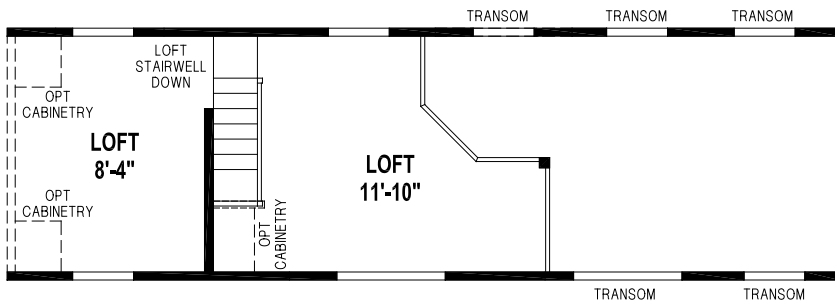

White Plains

Shore Park New England Series

Factory Expo

PARK MODEL HOMES

Park Model
1 Bedroom, 1 Bath, Loft
Approx. 399 Sq. Ft.

Last Updated: 5-16-17

OPTION DEN

LOFT STORAGE AREA/OPTION CLERESTORY

LOFT STORAGE AREA

OPTION ENDWALL ENTRY

ALTERNATE WARDROBE

Factory Expo Home Centers
 77 Horseshoe Road
 Leola, PA 17540

I authorize Factory Expo to build my house, per this plan.

X _____
 Customer Signature/Date