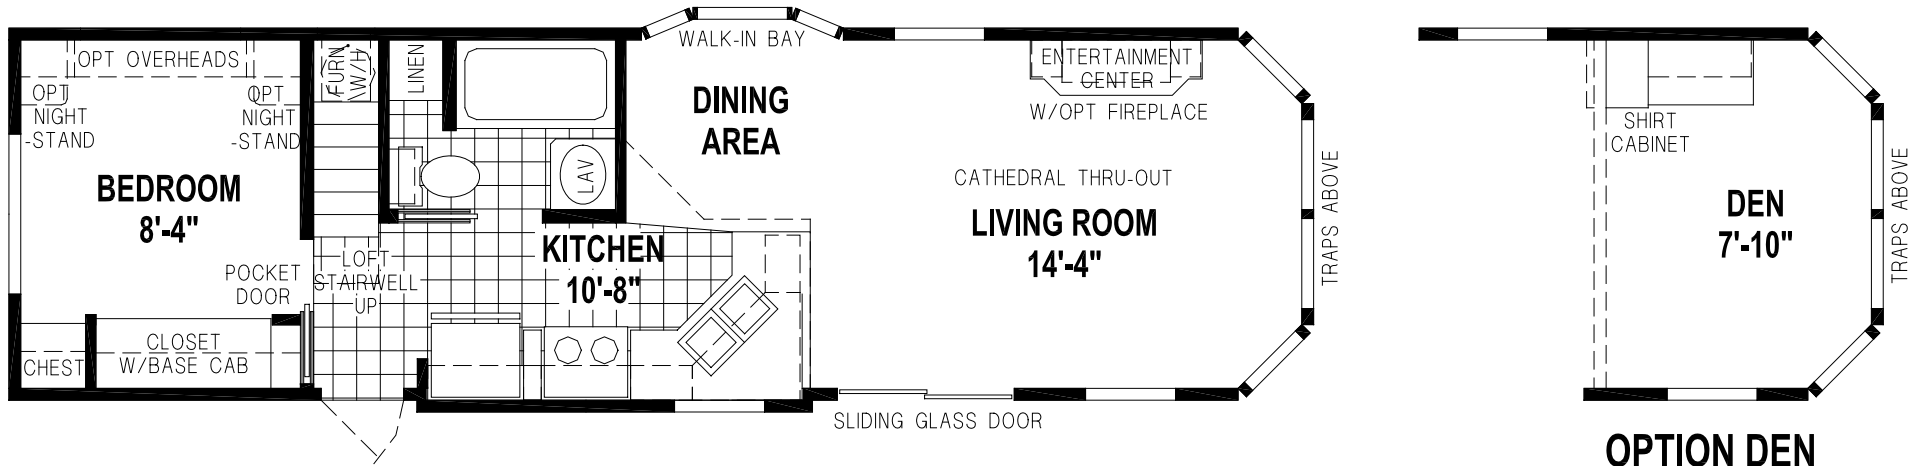

White Plains

Shore Park New England Series

Factory Expo

PARK MODEL HOMES

Park Model
1 Bedroom, 1 Bath, Loft
Approx. 399 Sq. Ft.

Last Updated: 5-16-17

OPTION DEN

LOFT STORAGE AREA/OPTION CLERESTORY

LOFT STORAGE AREA

OPTION ENDWALL ENTRY

ALTERNATE WARDROBE

Factory Expo Home Centers
 77 Horseshoe Road
 Leola, PA 17540

I authorize Factory Expo to build my house, per this plan.

X _____
 Customer Signature/Date