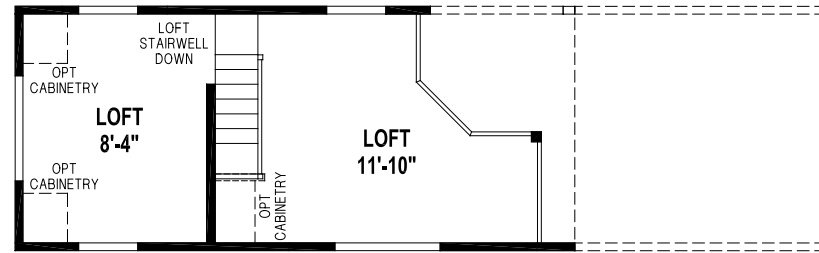

White Plains

Shore Park New England Series

Factory Expo

PARK MODEL HOMES

Park Model
1 Bedroom, 1 Bath, Loft
Approx. 399 Sq. Ft.

Last Updated: 5-16-17

OPTION DEN

LOFT STORAGE AREA/OPTION CLERESTORY

LOFT STORAGE AREA

OPTION ENDWALL ENTRY

ALTERNATE WARDROBE

Factory Expo Home Centers
 77 Horseshoe Road
 Leola, PA 17540

I authorize Factory Expo to build my house, per this plan.

X _____
 Customer Signature/Date