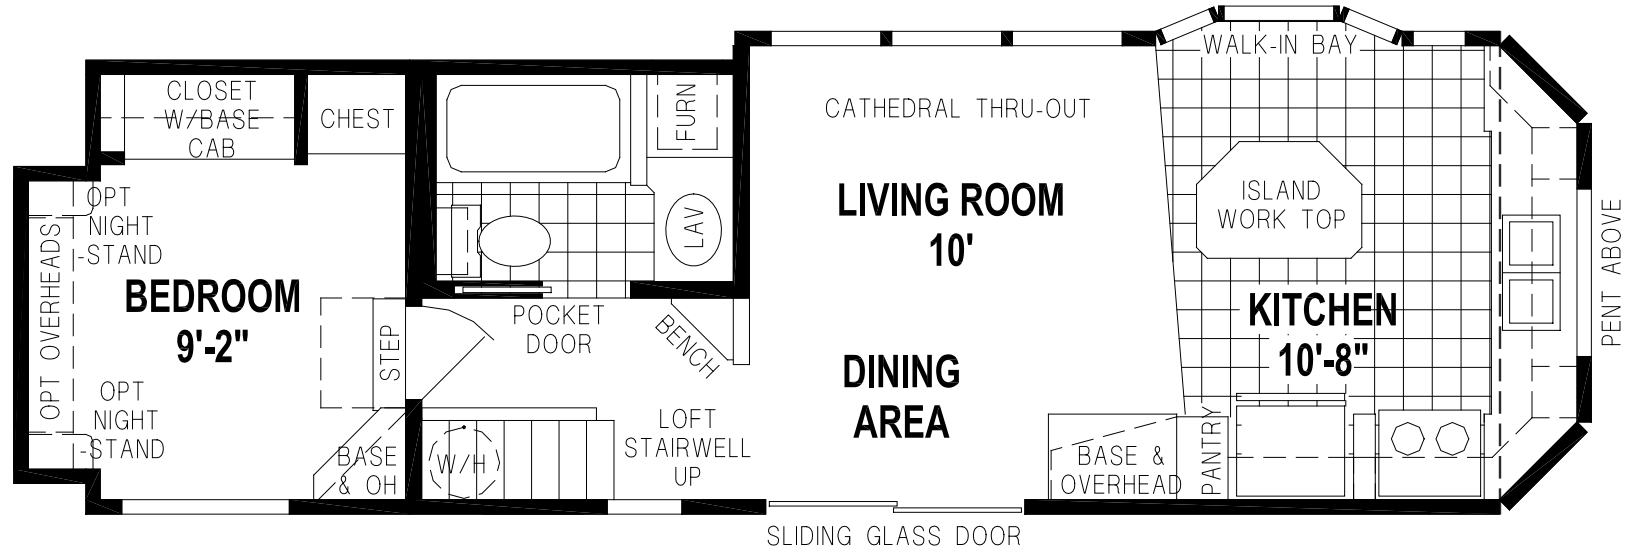

Middletown

Shore Park New England Series

Factory Expo

PARK MODEL HOMES

Park Model
1 Bedroom, 1 Bath, Loft
Approx. 399 Sq. Ft.

Last Updated: 5-16-17

Factory Expo Home Centers
 77 Horseshoe Road
 Leola, PA 17540