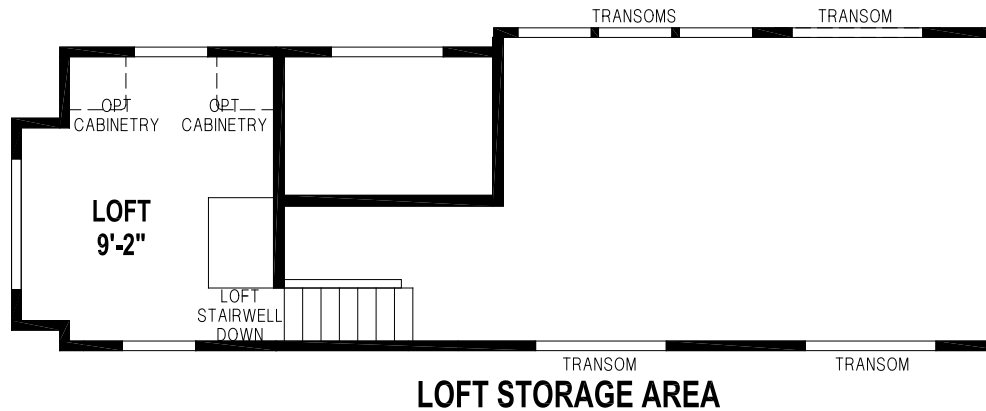

Middletown

Shore Park New England Series

Factory Expo

PARK MODEL HOMES

Park Model
1 Bedroom, 1 Bath, Loft
Approx. 399 Sq. Ft.

Last Updated: 5-16-17

Factory Expo Home Centers
 77 Horseshoe Road
 Leola, PA 17540