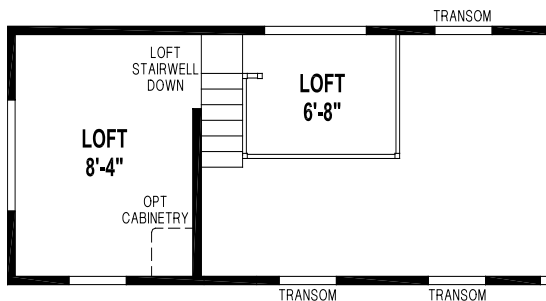

Lockport

Stone Harbor Series

Factory Expo

PARK MODEL HOMES

Park Model
1 Bedroom, 1 Bath, Loft
Approx. 399 Sq. Ft.

Last Updated: 5-16-17

OPTION ENDWALL WINDOWS

LOFT STORAGE AREA

OPTION EXTENDED LOFT STORAGE AREA

OPTION BUNKROOMS

OPTION BUNKROOM

OPTION BEDROOM

Factory Expo Home Centers
 77 Horseshoe Road
 Leola, PA 17540

I authorize Factory Expo to build my house, per this plan.

X _____
 Customer Signature/Date