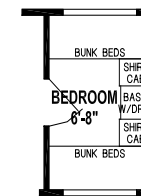

Lockport

Stone Harbor Series

Factory Expo

PARK MODEL HOMES

Park Model
1 Bedroom, 1 Bath, Loft
Approx. 399 Sq. Ft.

Last Updated: 5-16-17

OPTION ENDWALL WINDOWS

LOFT STORAGE AREA

OPTION EXTENDED LOFT STORAGE AREA

OPTION BUNKROOMS

OPTION BUNKROOM

OPTION BEDROOM

Factory Expo Home Centers
 77 Horseshoe Road
 Leola, PA 17540

I authorize Factory Expo to build my house, per this plan.

X _____
 Customer Signature/Date