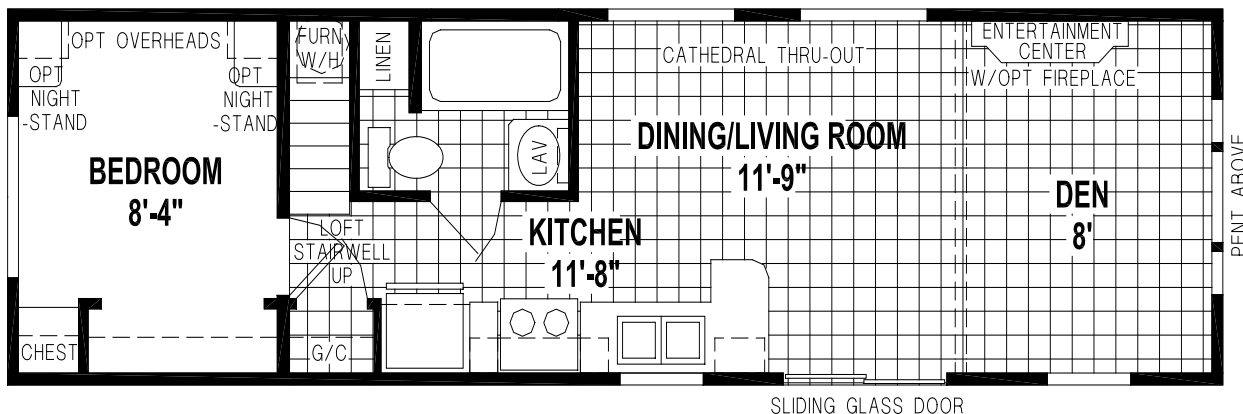

Lockport

Stone Harbor Series

Factory Expo

PARK MODEL HOMES

Park Model
1 Bedroom, 1 Bath, Loft
Approx. 399 Sq. Ft.

Last Updated: 5-16-17

OPTION ENDWALL WINDOWS

LOFT STORAGE AREA

OPTION EXTENDED LOFT STORAGE AREA

OPTION BUNKROOMS

OPTION BUNKROOM

OPTION BEDROOM

Factory Expo Home Centers
 77 Horseshoe Road
 Leola, PA 17540

I authorize Factory Expo to build my house, per this plan.

X _____
 Customer Signature/Date