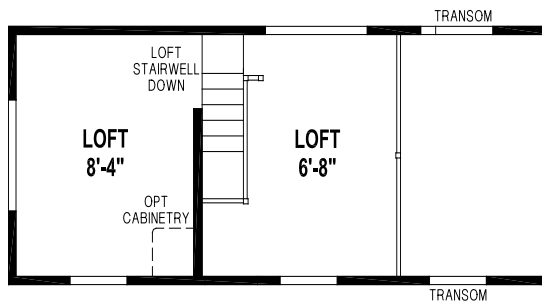

Lockport

Stone Harbor Series

Factory Expo

PARK MODEL HOMES

Park Model
1 Bedroom, 1 Bath, Loft
Approx. 399 Sq. Ft.

Last Updated: 5-16-17

OPTION ENDWALL WINDOWS

LOFT STORAGE AREA

OPTION EXTENDED LOFT STORAGE AREA

OPTION BUNKROOMS

OPTION BUNKROOM

OPTION BEDROOM

Factory Expo Home Centers
 77 Horseshoe Road
 Leola, PA 17540

I authorize Factory Expo to build my house, per this plan.

X _____
 Customer Signature/Date