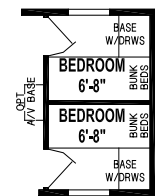

Lockport

Stone Harbor Series

Factory Expo

PARK MODEL HOMES

Park Model
1 Bedroom, 1 Bath, Loft
Approx. 399 Sq. Ft.

Last Updated: 5-16-17

OPTION ENDWALL WINDOWS

LOFT STORAGE AREA

OPTION EXTENDED LOFT STORAGE AREA

OPTION BUNKROOMS

OPTION BUNKROOM

OPTION BEDROOM

Factory Expo Home Centers
 77 Horseshoe Road
 Leola, PA 17540

I authorize Factory Expo to build my house, per this plan.

X _____
 Customer Signature/Date