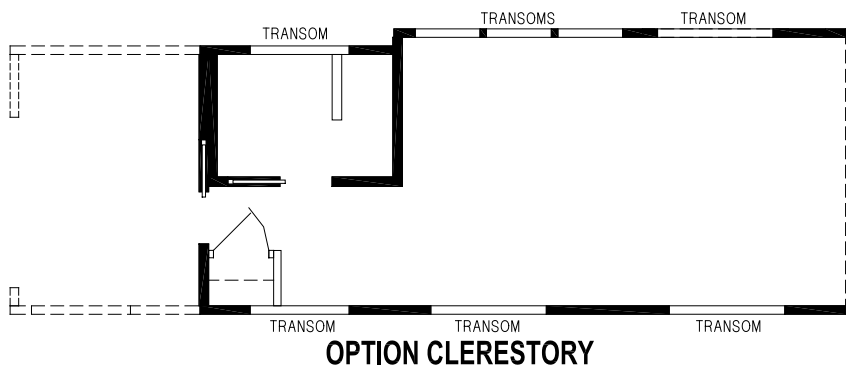

Georgetown

Shore Park New England Series

Factory Expo

PARK MODEL HOMES

Park Model
1 Bedroom, 1 Bath
Approx. 399 Sq. Ft.

Last Updated: 5-16-17

Factory Expo Home Centers
 77 Horseshoe Road
 Leola, PA 17540

I authorize Factory Expo to build my house, per this plan.