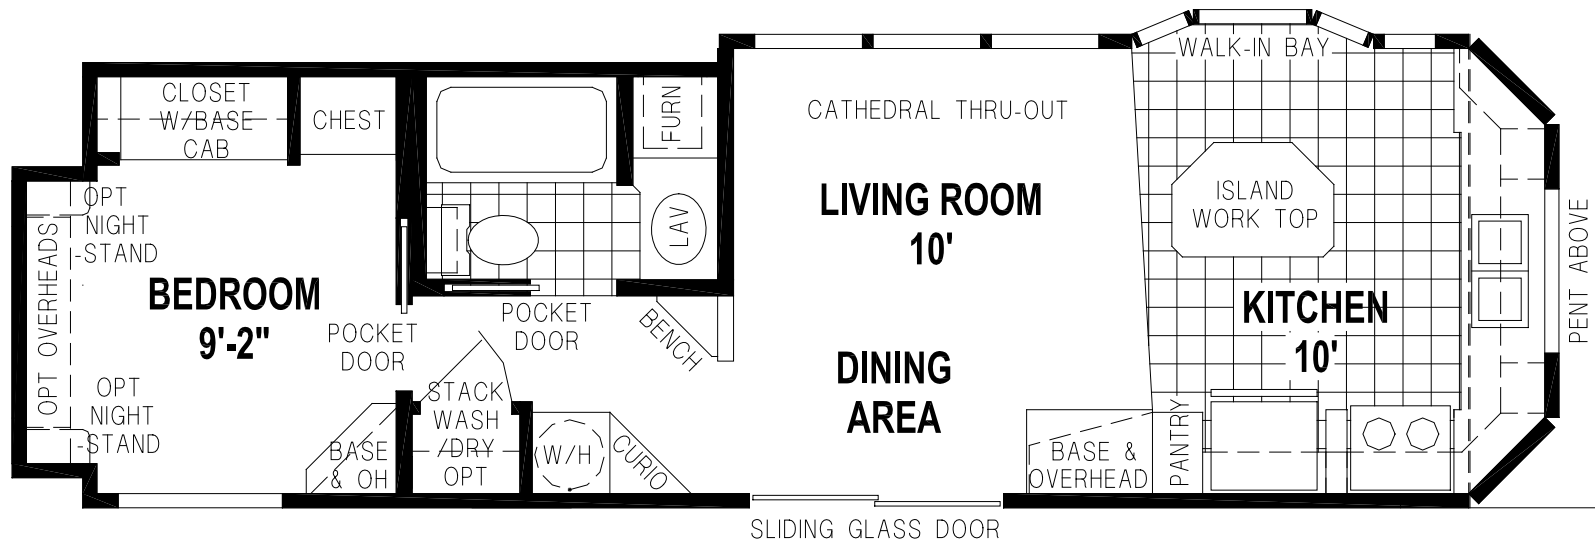

Georgetown

Shore Park New England Series

Factory Expo

PARK MODEL HOMES

Park Model
1 Bedroom, 1 Bath
Approx. 399 Sq. Ft.

Last Updated: 5-16-17

Factory Expo Home Centers
 77 Horseshoe Road
 Leola, PA 17540

I authorize Factory Expo to build my house, per this plan.