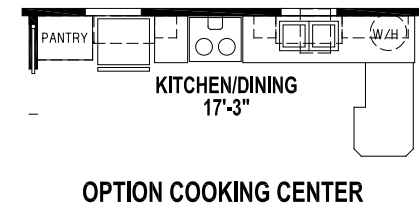

DuBois

Shore Park Series

Factory Expo

PARK MODEL HOMES

Park Model
1 Bedroom, 1 Bath, Loft
Approx. 399 Sq. Ft.

Last Updated: 5-16-17

LOFT STORAGE AREA

Factory Expo Home Centers
77 Horseshoe Road
Leola, PA 17540