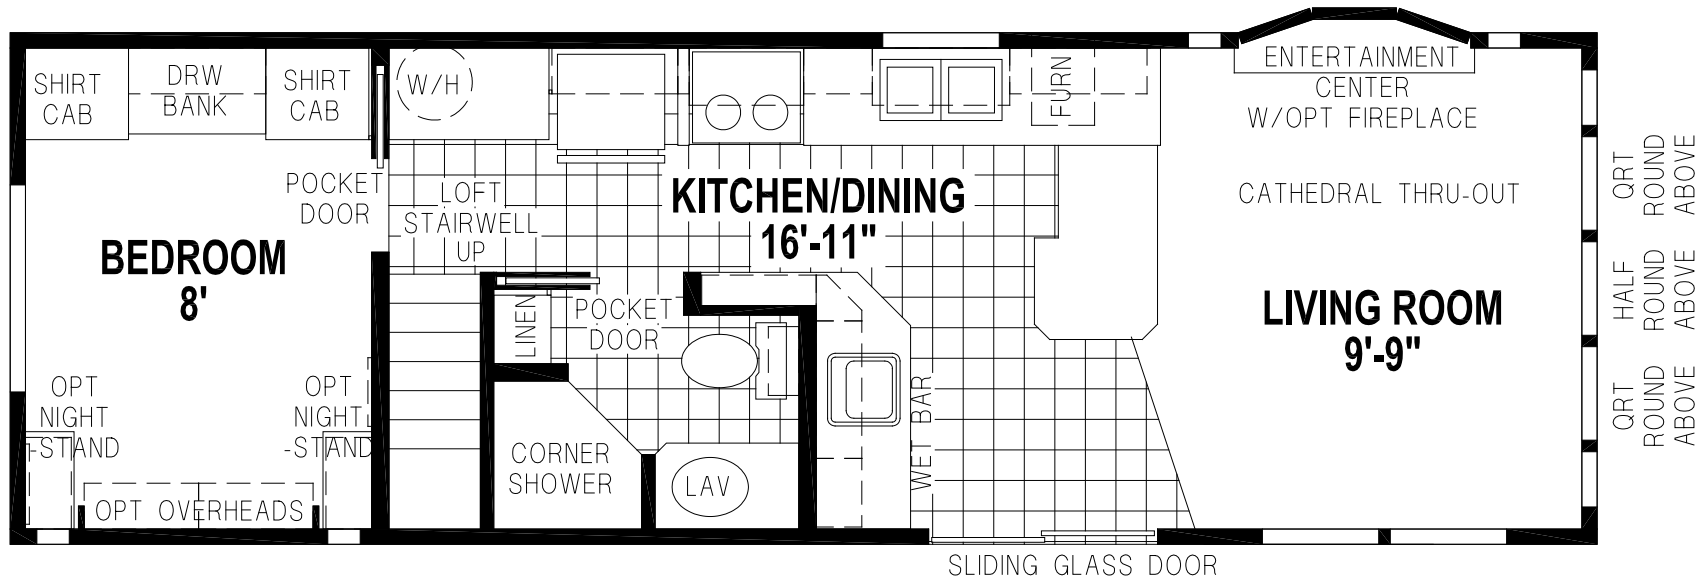

DuBois

Shore Park Series

Factory Expo

PARK MODEL HOMES

Park Model
1 Bedroom, 1 Bath, Loft
Approx. 399 Sq. Ft.

Last Updated: 5-16-17

LOFT STORAGE AREA

Factory Expo Home Centers
77 Horseshoe Road
Leola, PA 17540