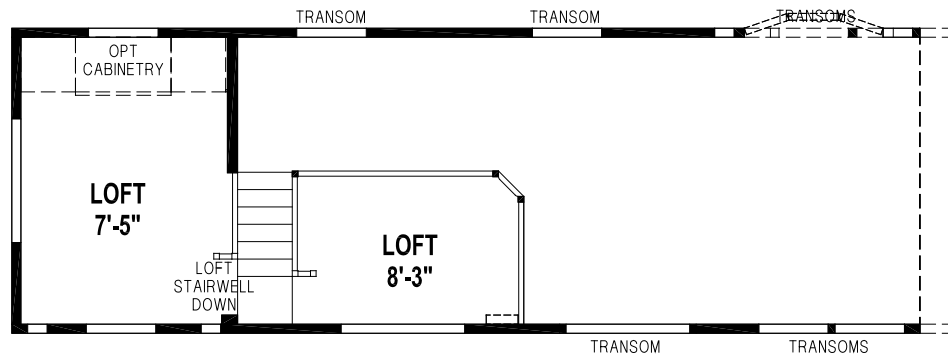

DuBois

Shore Park Series

Factory Expo

PARK MODEL HOMES

Park Model
1 Bedroom, 1 Bath, Loft
Approx. 399 Sq. Ft.

Last Updated: 5-16-17

LOFT STORAGE AREA

Factory Expo Home Centers
77 Horseshoe Road
Leola, PA 17540