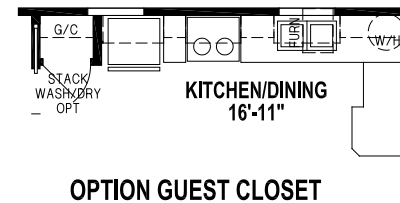

DuBois

Shore Park Series

Factory Expo

PARK MODEL HOMES

Park Model
1 Bedroom, 1 Bath, Loft
Approx. 399 Sq. Ft.

Last Updated: 5-16-17

LOFT STORAGE AREA

Factory Expo Home Centers
77 Horseshoe Road
Leola, PA 17540