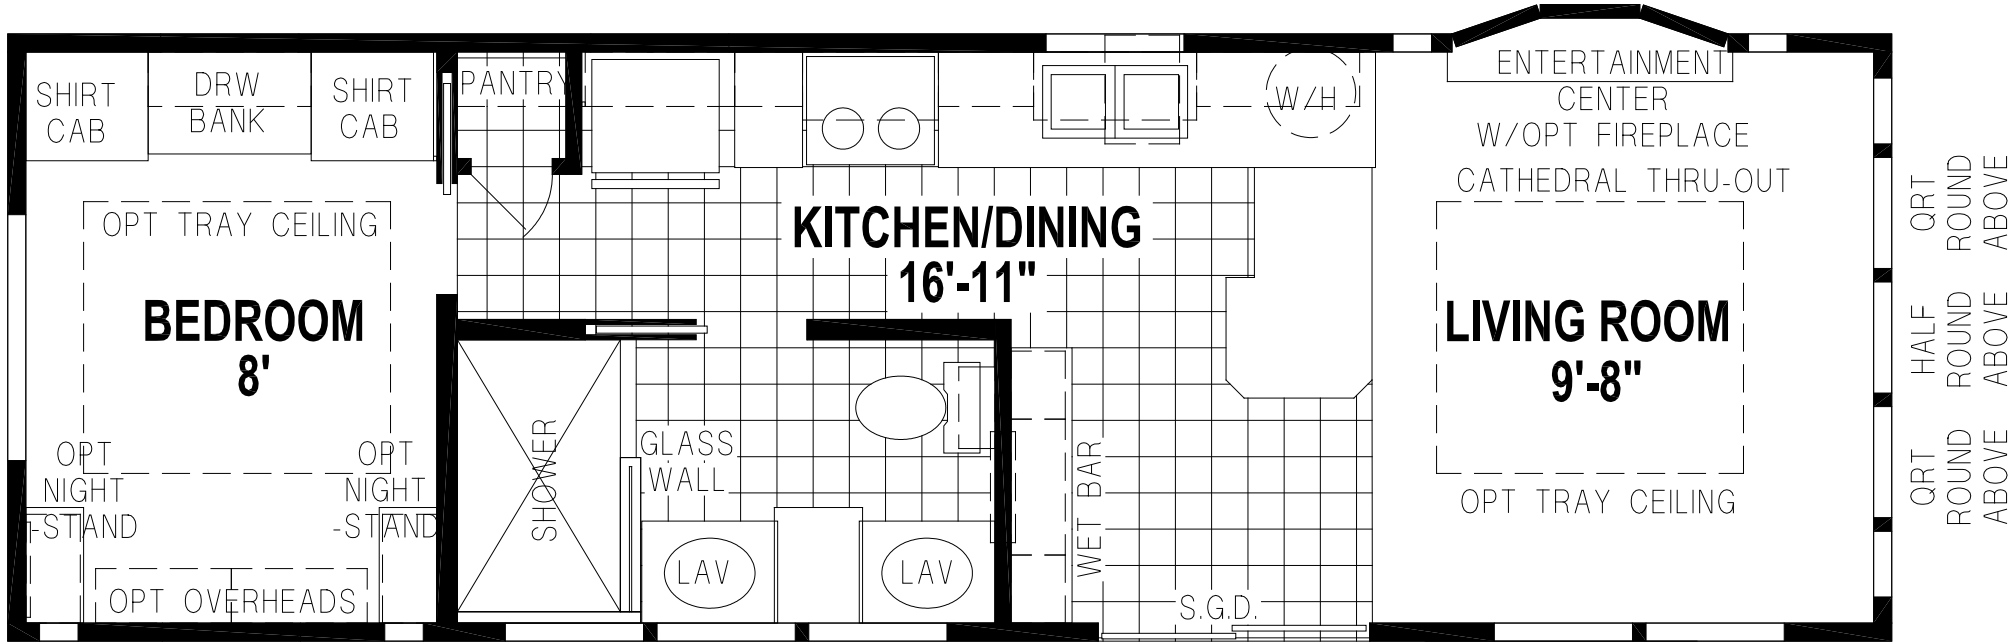

Bowery

Shore Park Series

Park Model
1 Bedroom, 1 Bath
Approx. 399 Sq. Ft.

Last Updated: 5-16-17

Factory Expo Home Centers
77 Horseshoe Road
Leola, PA 17540

I authorize Factory Expo to build my house, per this plan.